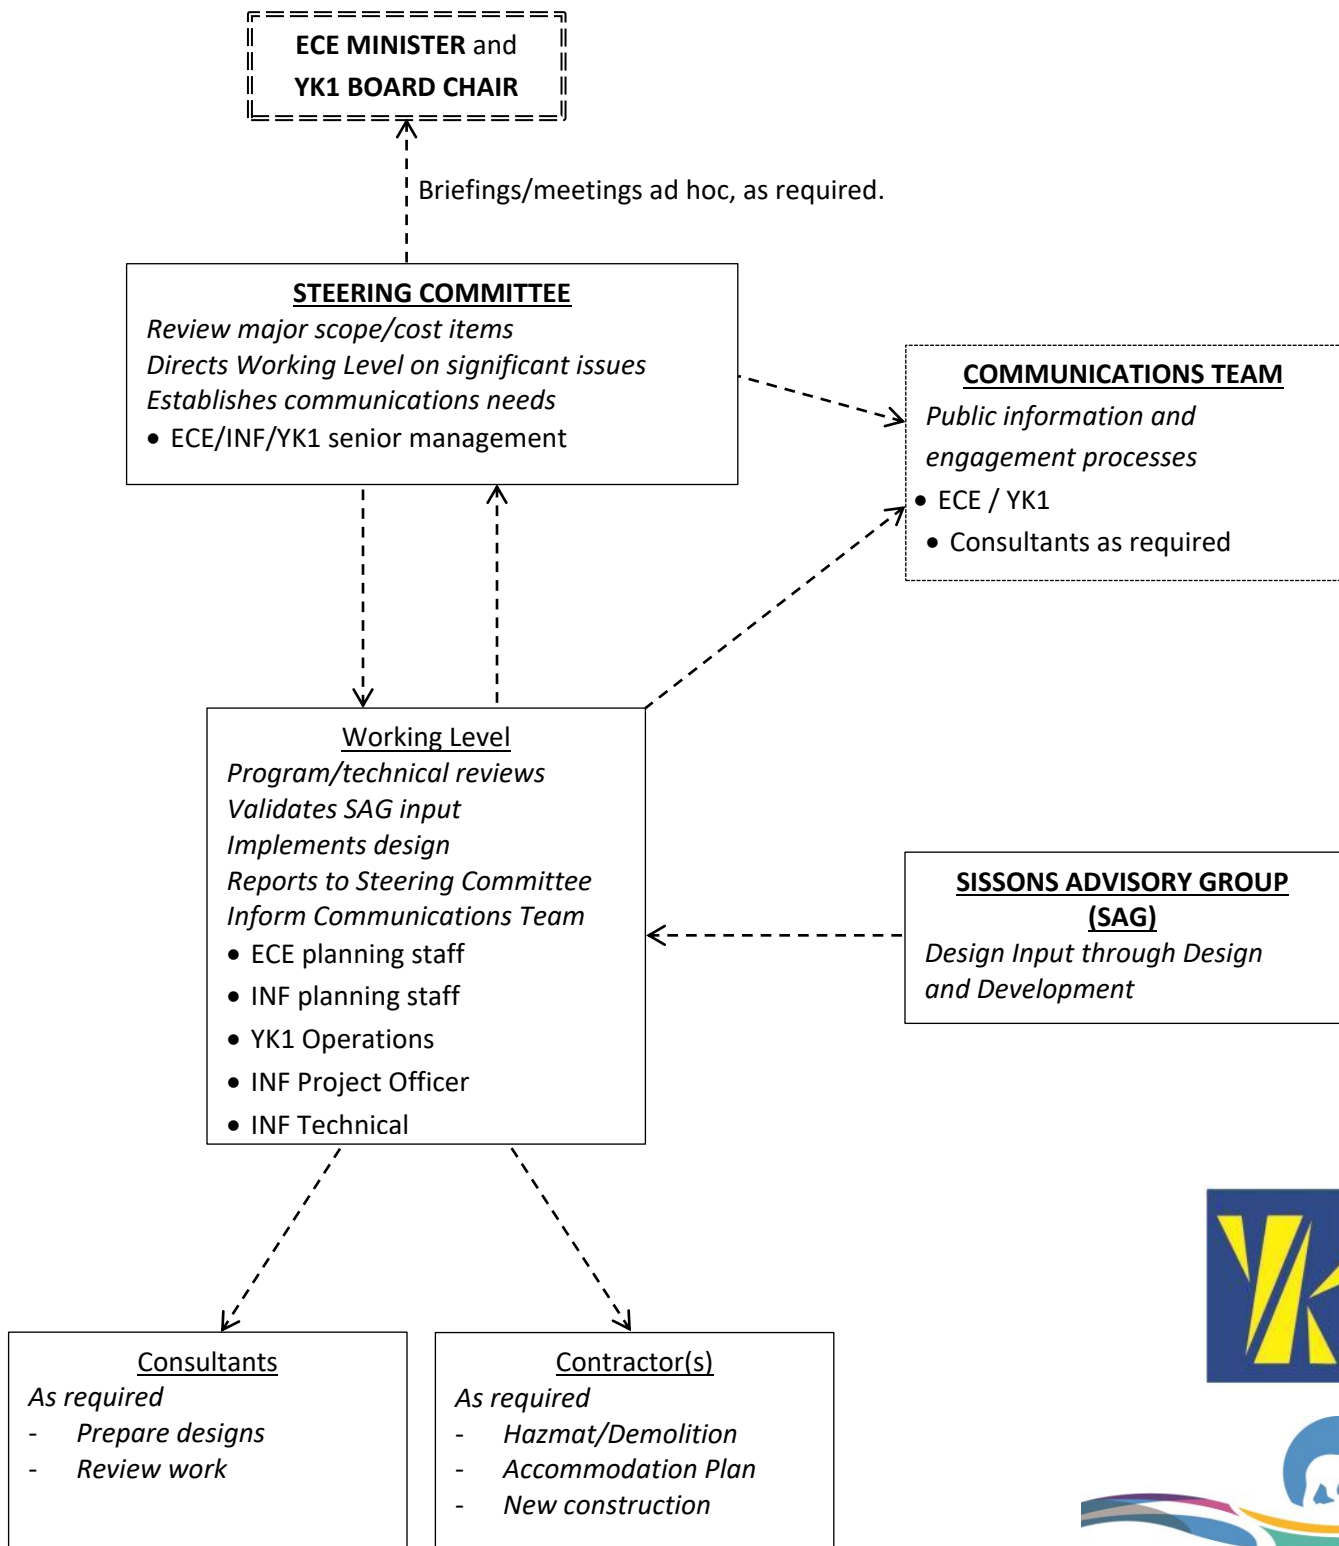

École J.H Sissons School Rebuild

GOVERNANCE / COMMUNICATIONS FLOW CHART

ECE = Department of Culture, Employment and Culture
 INF = Department of Infrastructure
 YK1 = Yellowknife Education District No. 1